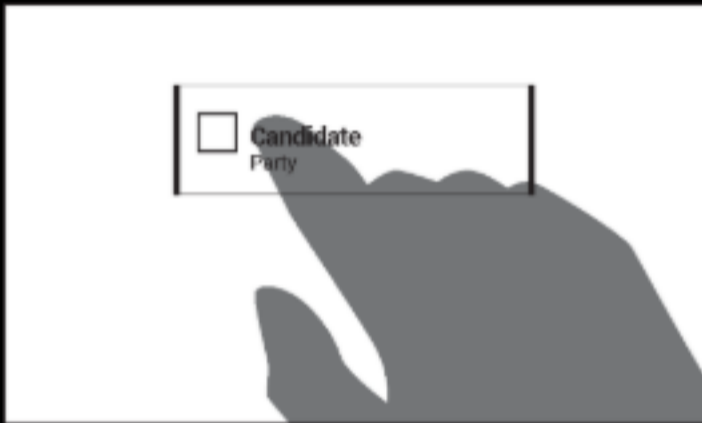

Help

To vote for a candidate, touch the person's name.
To vote for someone not on the ballot, touch **Write-in**.

When you finish picking candidates, touch **Cast Your Ballot**.

Stay at the booth until you see the Thank You screen.

To change the screen display or language, touch the buttons in the upper right corner of the screen.

[Return to Ballot](#)

PRESIDENTIAL ELECTORS

Vote for the candidates of one party for President and Vice President or insert the names of candidates.