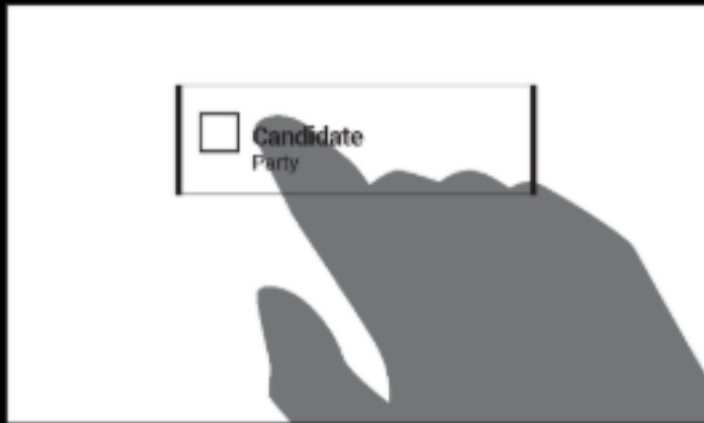

Help

To vote for a candidate, touch the person's name.
To vote for someone not on the ballot, touch **Write-in**.

When you finish picking candidates, touch **Cast Your Ballot**.

Stay at the booth until you see the Thank You screen.

To change the screen display or language, touch the buttons in the upper right corner of the screen.

[Return to Ballot](#)

PRESIDENTIAL ELECTORS

Vote for the candidates of one party for President and Vice President or insert the names of candidates.