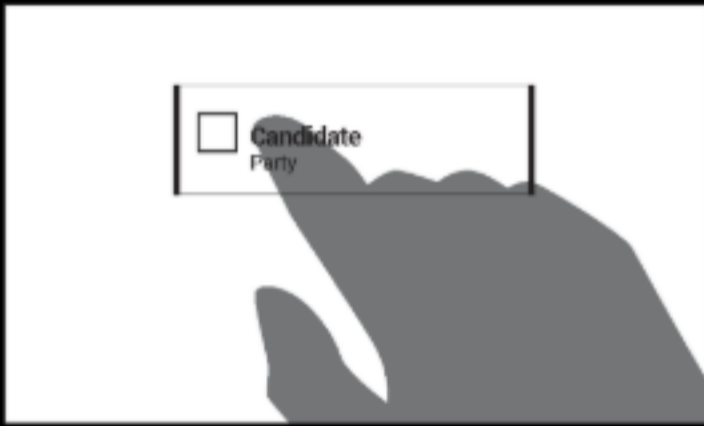

Help

To vote for a candidate, touch the person's name.
To vote for someone not on the ballot, touch **Write-in**.

When you finish picking candidates, touch **Cast Your Ballot**.

Stay at the booth until you see the Thank You screen.

To change the screen display or language, touch the buttons in the upper right corner of the screen.

[Return to Ballot](#)

PRESIDENTIAL ELECTORS

Vote for the candidates of one party for President and Vice President or insert the names of candidates.