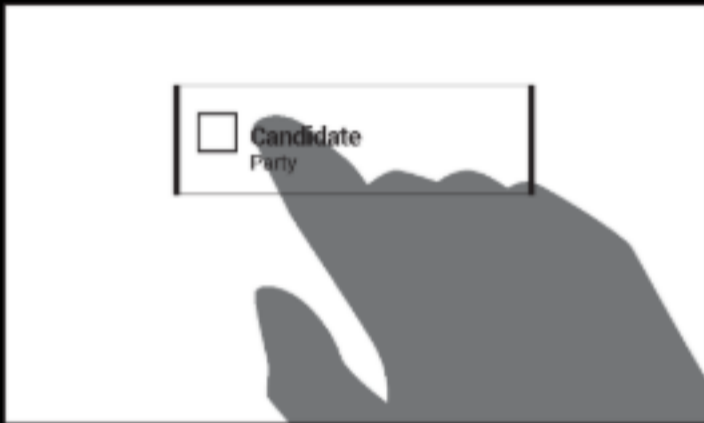

Help

To vote for a candidate, touch the person's name.
To vote for someone not on the ballot, touch **Write-in**.

When you finish picking candidates, touch **Cast Your Ballot**.

Stay at the booth until you see the Thank You screen.

To change the screen display or language, touch the buttons in the upper right corner of the screen.

[Return to Ballot](#)

PRESIDENTIAL ELECTORS

Vote for the candidates of one party for President and Vice President or insert the names of candidates.