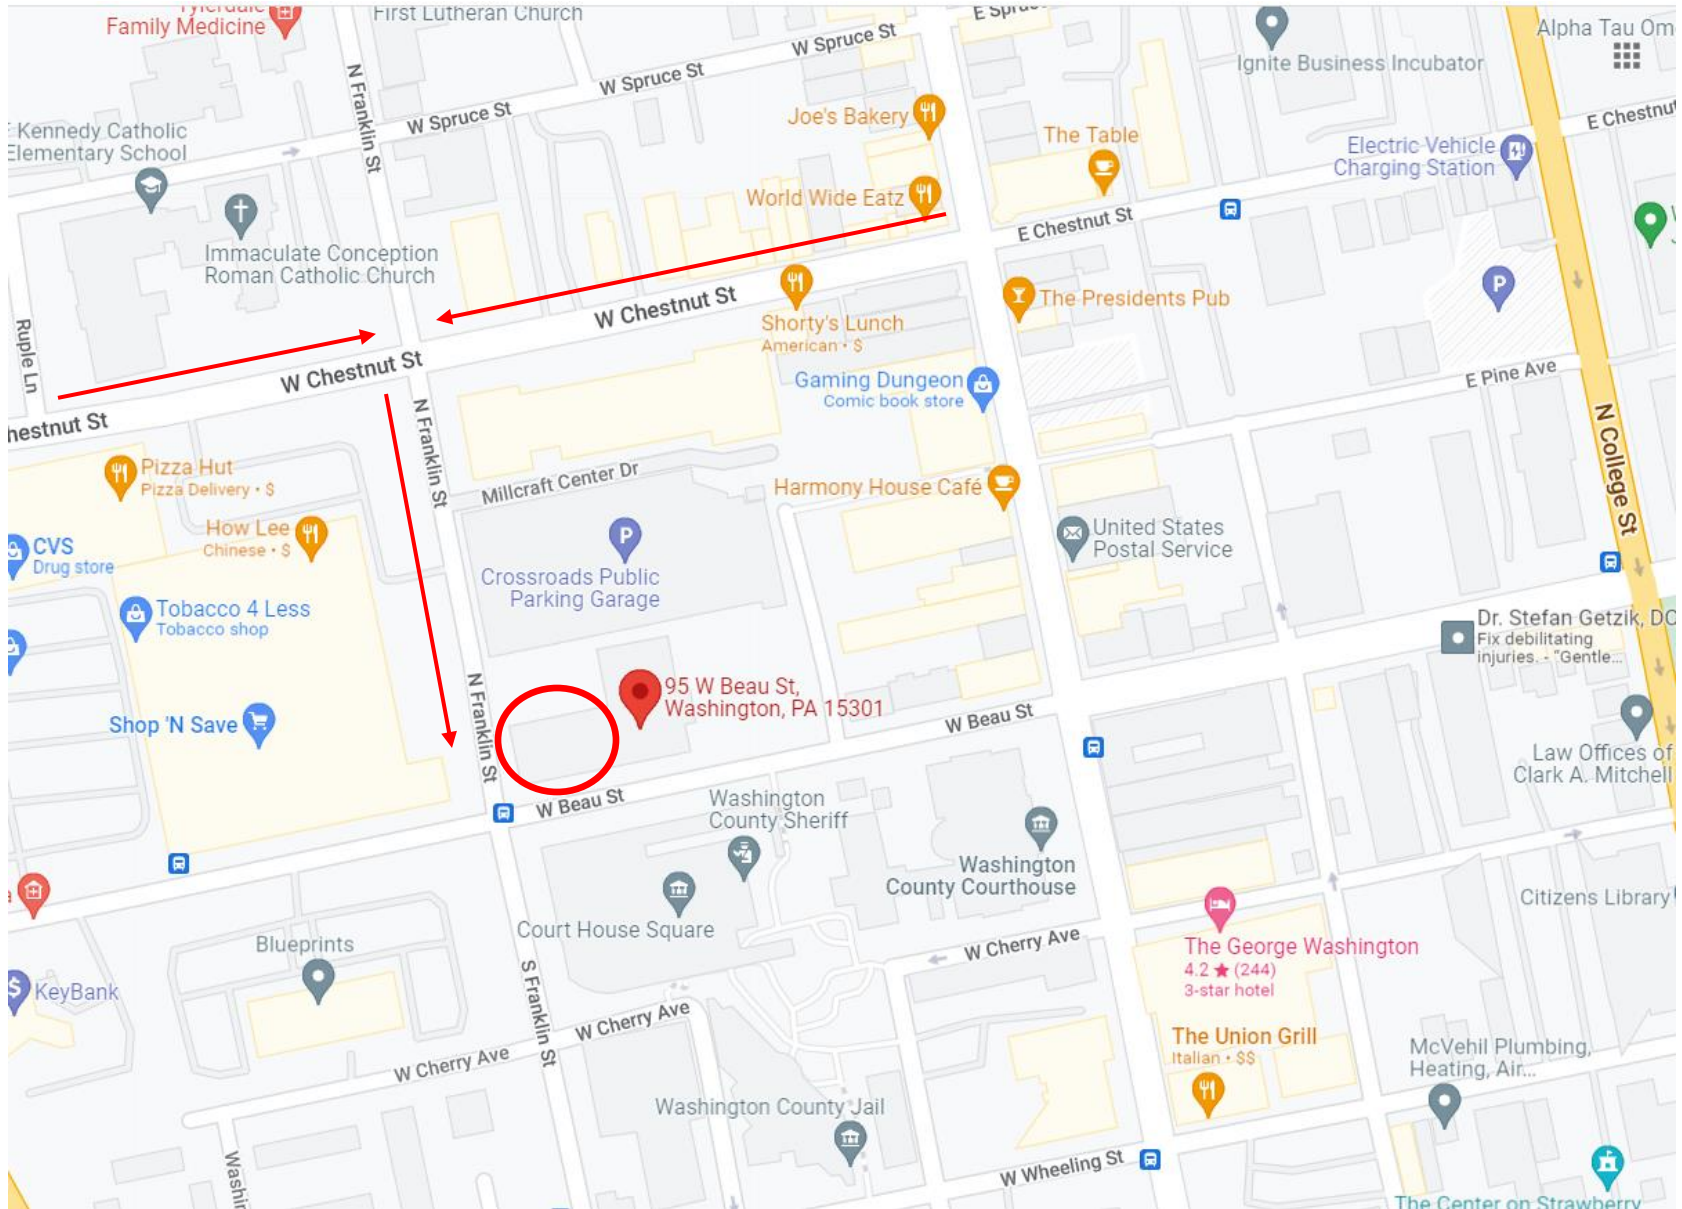

Election Night Return Changes

The blue ballot bag and the yellow security bag are returned to the back of the Crossroads Center located at 95 W Beau St in Wasington.

It is accessed by turning onto N Franklin St from W Chestnut St.

The red circle is the Crossroads Center.

Back of Crossroads Center

Google